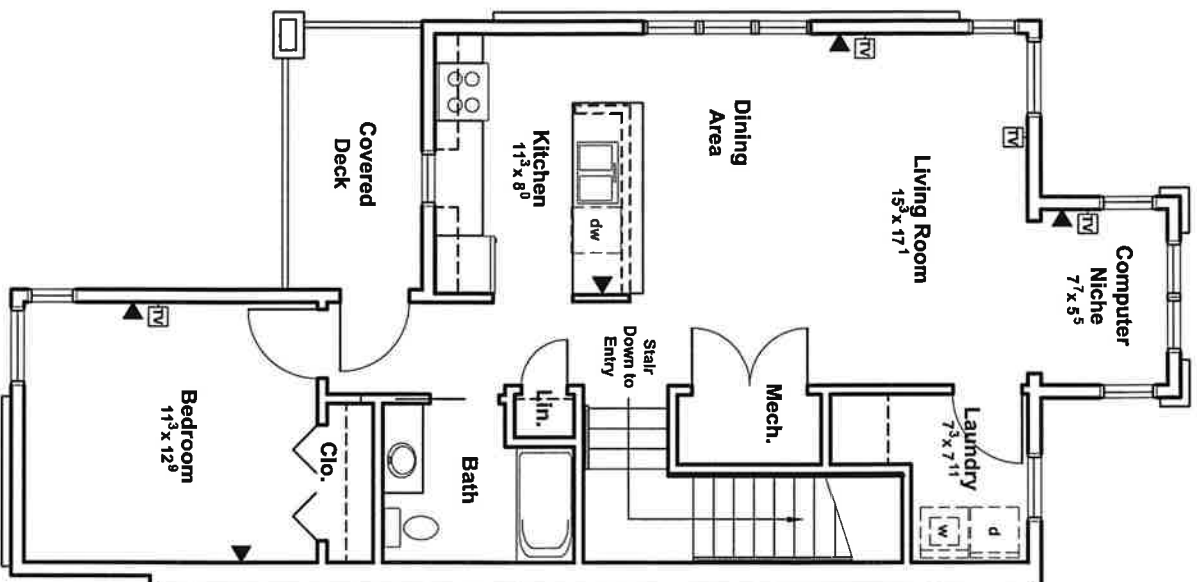

First floor - Apartment number
Building address

Second floor - Apartment number

Prairie Crossing Apartments

One bedroom (First Floor End Unit)

FIRST FLOOR: 790 SF

Prairie Crossing Apartments

One bedroom (Second Floor End Unit)

SECOND FLOOR: 842 SF

Prairie Crossing Apartments

Two bedroom (First Floor End Unit)

FIRST FLOOR: 1,234 SF

Prairie Crossing Apartments

Two bedroom (Second Floor End Unit)

SECOND FLOOR: 1,286 SF

Prairie Crossing Apartments

One bedroom (UFAS Unit)

FIRST FLOOR: 790 SF

Prairie Crossing Apartments

Two bedroom (UFAS Unit)

FIRST FLOOR: 1,234 SF

Prairie Crossing Townhomes

End Unit (A and D)

SECOND FLOOR: 789 SF

FIRST FLOOR: 758 SF