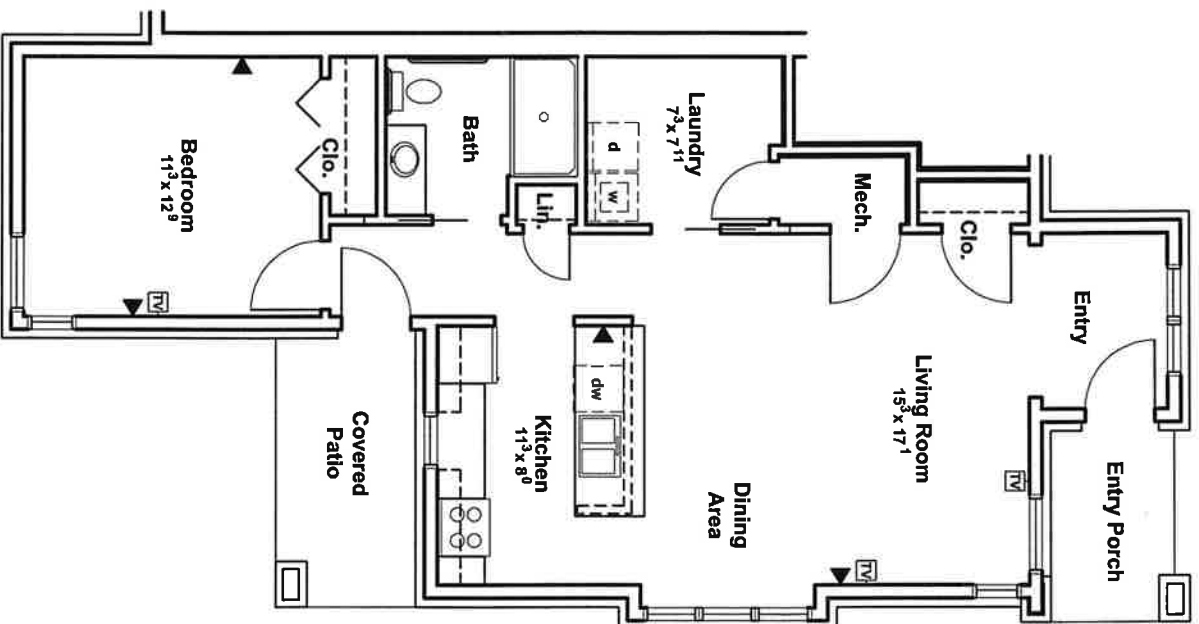

First floor - Apartment number
Building address

Second floor - Apartment number

Prairie Crossing Apartments

One bedroom (First Floor End Unit)

FIRST FLOOR: 790 SF

Prairie Crossing Apartments

One bedroom (Second Floor End Unit)

SECOND FLOOR: 842 SF

Prairie Crossing Apartments

Two bedroom (First Floor End Unit)

FIRST FLOOR: 1,234 SF

Prairie Crossing Apartments

Two bedroom (Second Floor End Unit)

SECOND FLOOR: 1,286 SF

Prairie Crossing Apartments

One bedroom (UFAS Unit)

FIRST FLOOR: 790 SF

Prairie Crossing Apartments

Two bedroom (UFAS Unit)

FIRST FLOOR: 1,234 SF

Prairie Crossing Townhomes

End Unit (A and D)

SECOND FLOOR: 789 SF

FIRST FLOOR: 758 SF