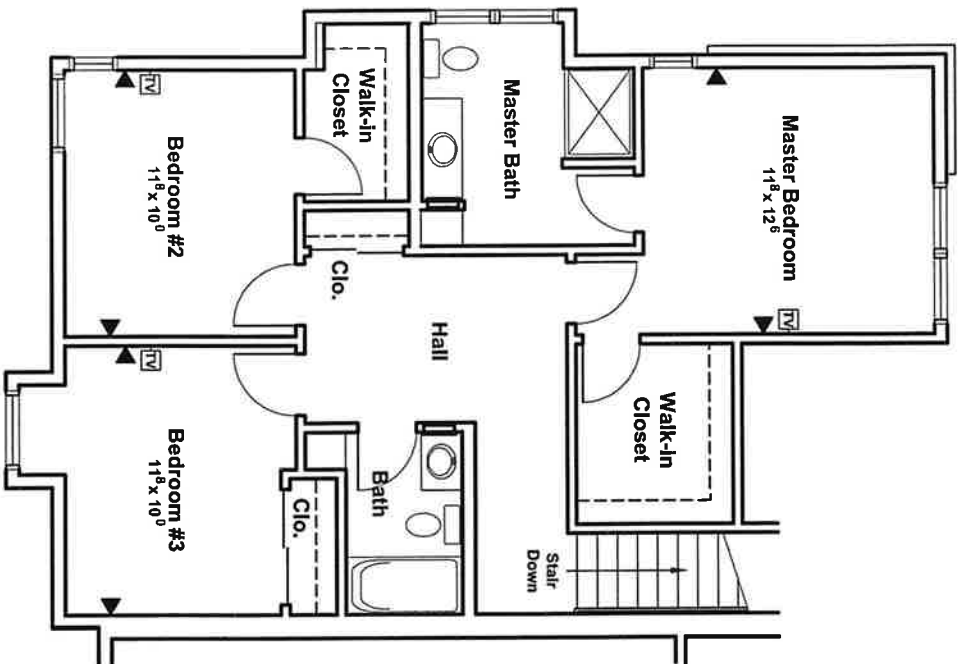

First floor - Apartment number
Building address

Second floor - Apartment number

Prairie Crossing Apartments

One bedroom (First Floor End Unit)

FIRST FLOOR: 790 SF

Prairie Crossing Apartments

One bedroom (Second Floor End Unit)

SECOND FLOOR: 842 SF

Prairie Crossing Apartments

Two bedroom (First Floor End Unit)

FIRST FLOOR: 1,234 SF

Prairie Crossing Apartments

Two bedroom (Second Floor End Unit)

SECOND FLOOR: 1,286 SF

Prairie Crossing Apartments

One bedroom (UFAS Unit)

FIRST FLOOR: 790 SF

Prairie Crossing Apartments

Two bedroom (UFAS Unit)

FIRST FLOOR: 1,234 SF

Prairie Crossing Townhomes

End Unit (A and D)

SECOND FLOOR: 789 SF

FIRST FLOOR: 758 SF