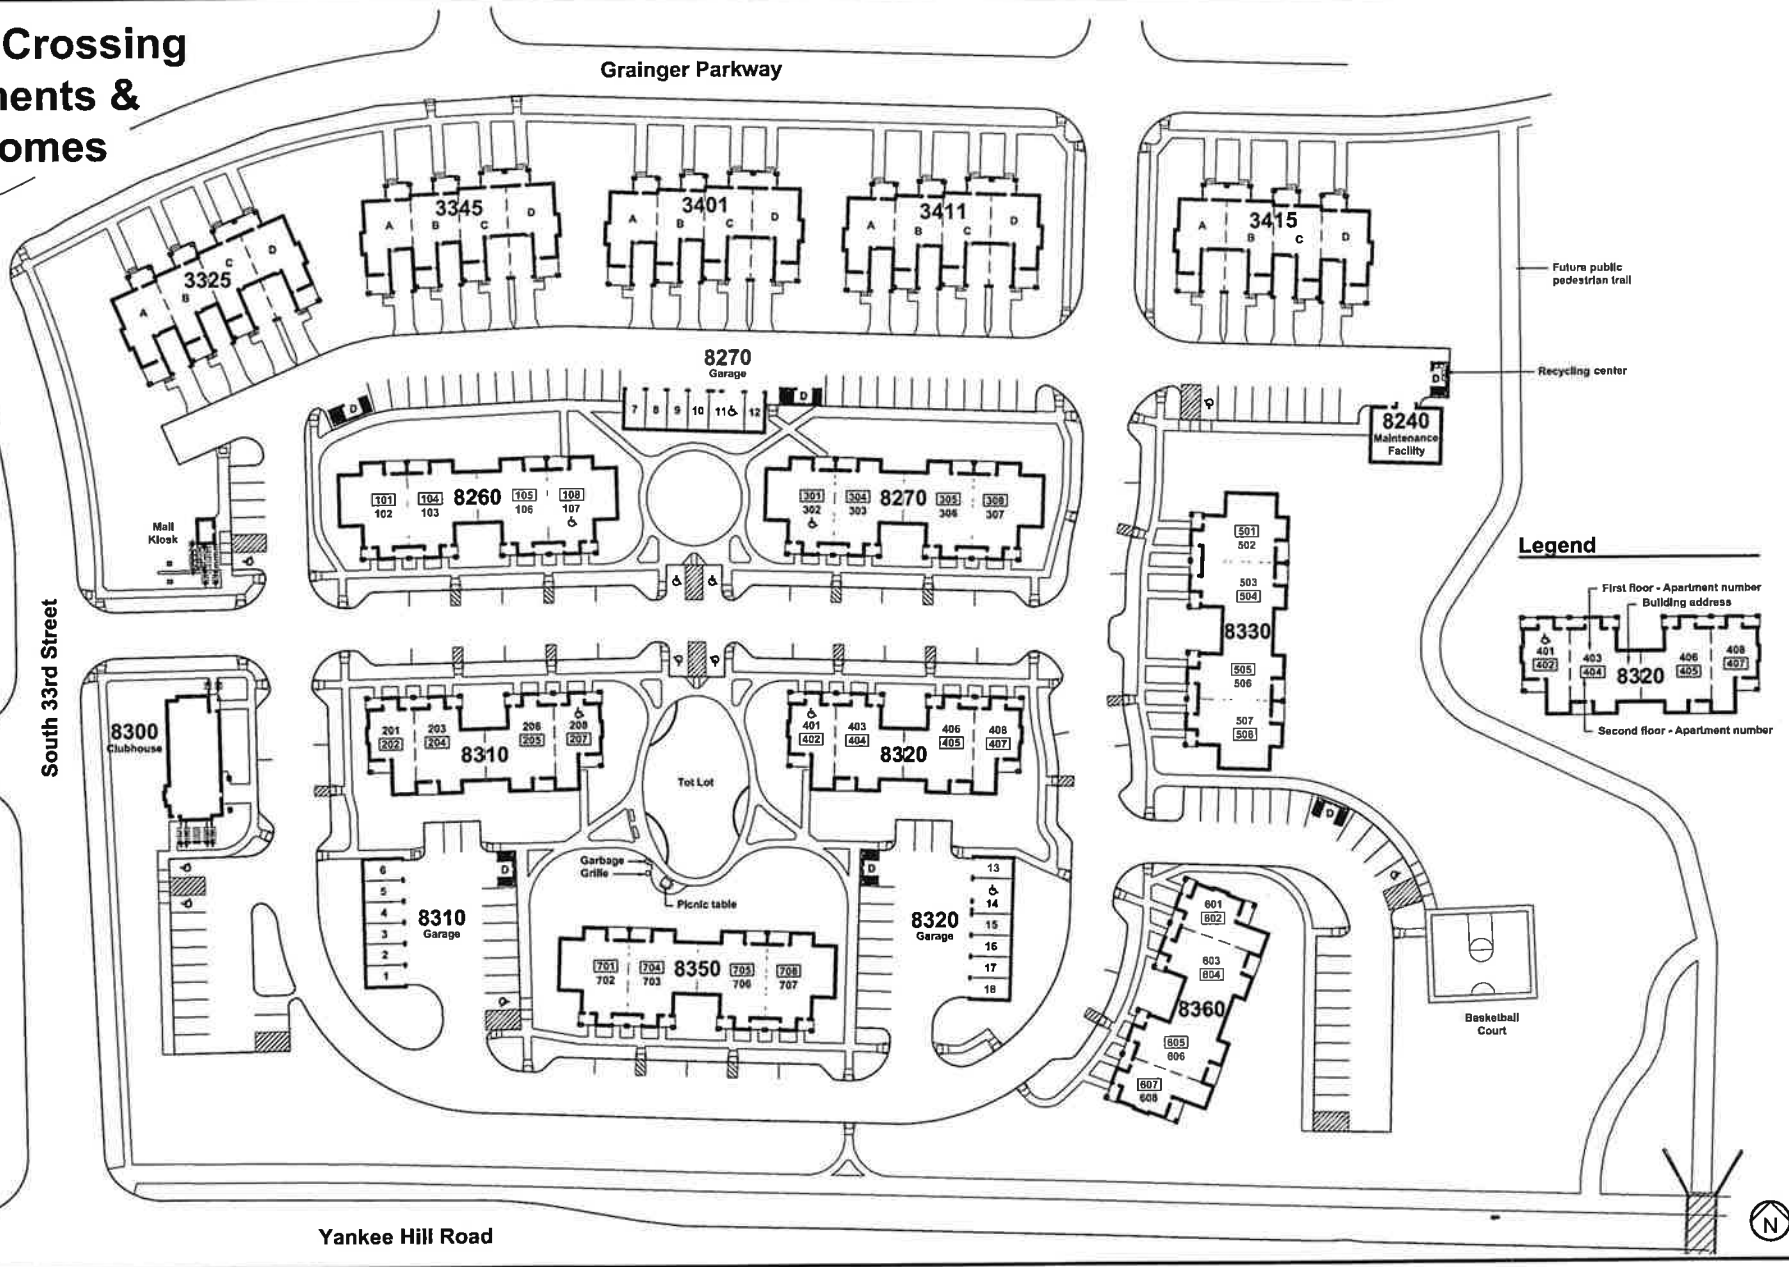

Prairie Crossing Apartments & Townhomes

Grainger Parkway

South 33rd Street

Yankee Hill Road

Future public pedestrian trail

Recycling center

8240
Maintenance Facility

Legend

First floor - Apartment number
Building address

Second floor - Apartment number

Prairie Crossing Apartments

One bedroom (First Floor End Unit)

FIRST FLOOR: 790 SF

Prairie Crossing Apartments

One bedroom (Second Floor End Unit)

SECOND FLOOR: 842 SF

Prairie Crossing Apartments

Two bedroom (First Floor End Unit)

FIRST FLOOR: 1,234 SF

Prairie Crossing Apartments

Two bedroom (Second Floor End Unit)

SECOND FLOOR: 1,286 SF

Prairie Crossing Apartments