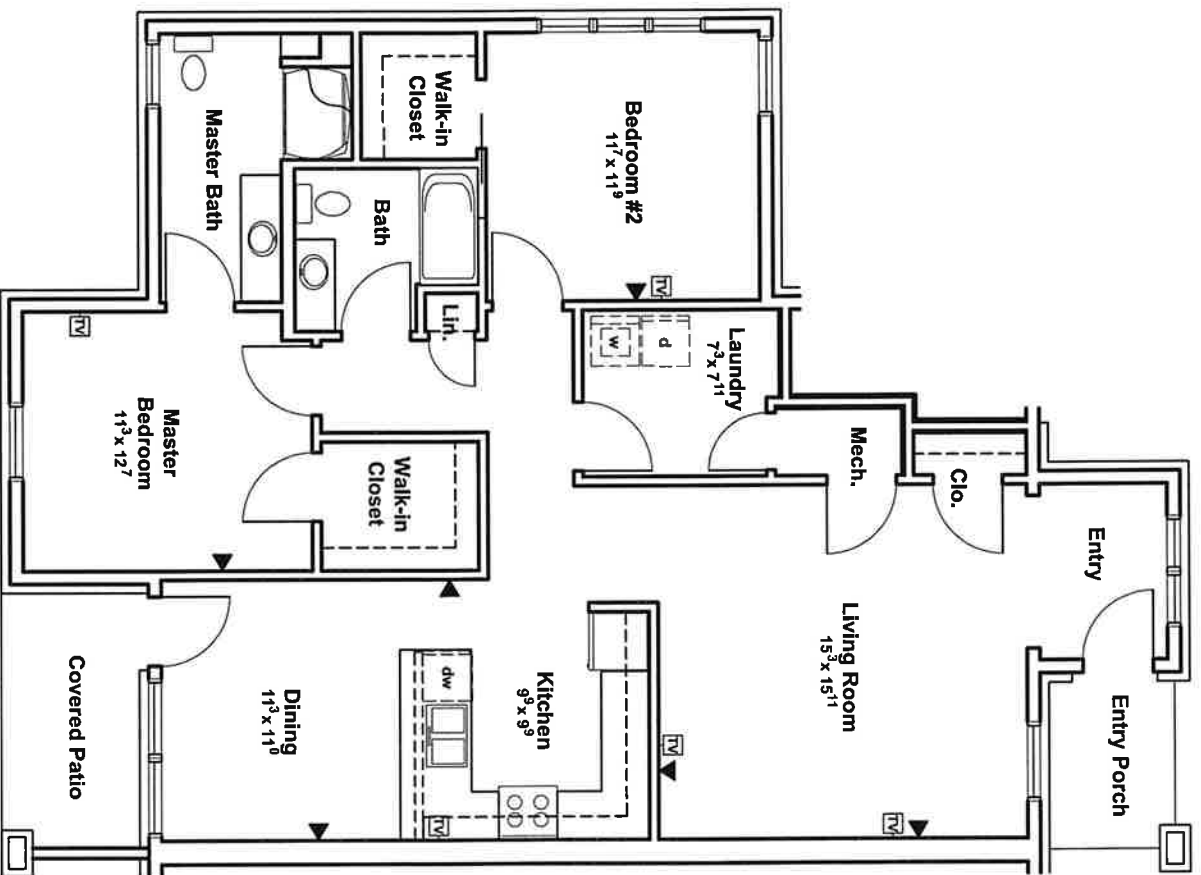

First floor - Apartment number
Building address

Second floor - Apartment number

Prairie Crossing Apartments

One bedroom (First Floor End Unit)

FIRST FLOOR: 790 SF

Prairie Crossing Apartments

One bedroom (Second Floor End Unit)

SECOND FLOOR: 842 SF

Prairie Crossing Apartments

Two bedroom (First Floor End Unit)

FIRST FLOOR: 1,234 SF

Prairie Crossing Apartments

Two bedroom (Second Floor End Unit)

SECOND FLOOR: 1,286 SF

Prairie Crossing Apartments

One bedroom (UFAS Unit)

FIRST FLOOR: 790 SF

Prairie Crossing Apartments

Two bedroom (UFAS Unit)

FIRST FLOOR: 1,234 SF

Prairie Crossing Townhomes

End Unit (A and D)

SECOND FLOOR: 789 SF

FIRST FLOOR: 758 SF