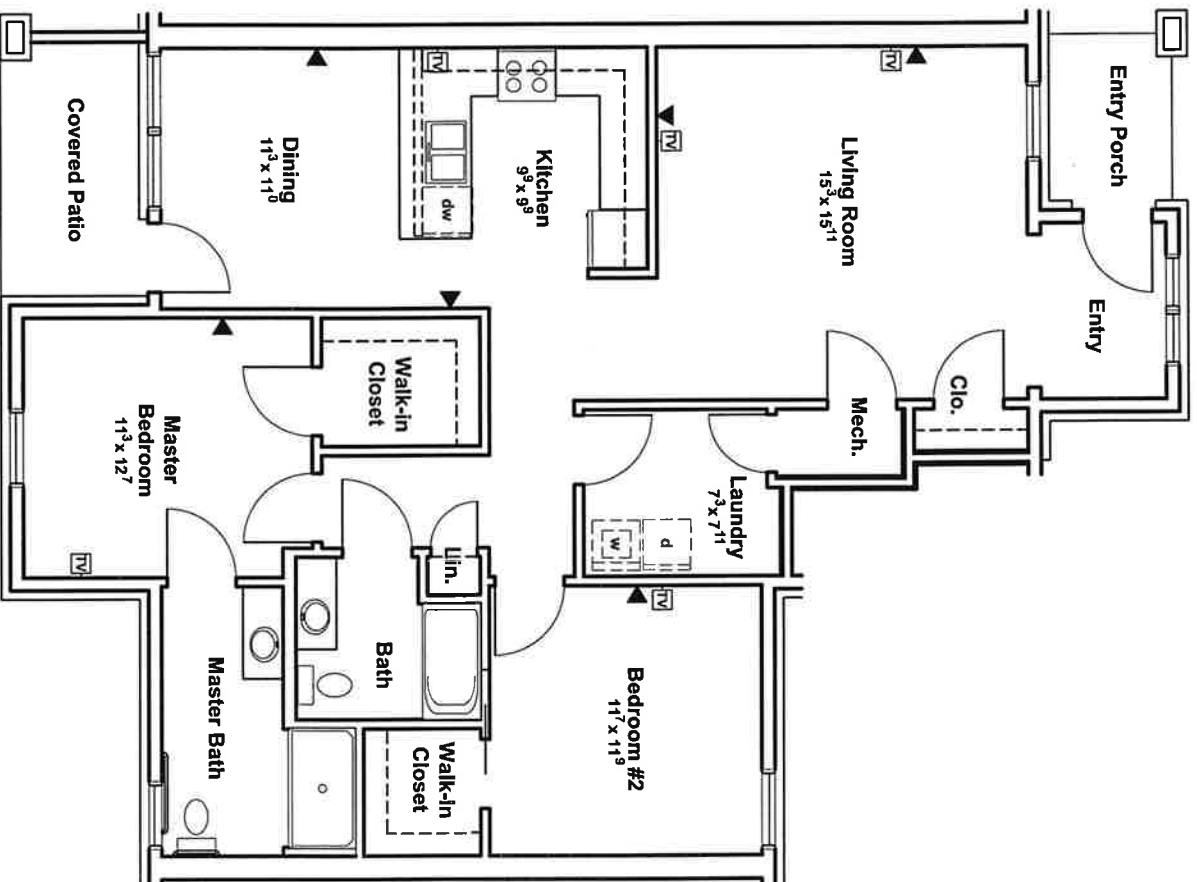

First floor - Apartment number
Building address

Second floor - Apartment number

Prairie Crossing Apartments

One bedroom (First Floor End Unit)

FIRST FLOOR: 790 SF

Prairie Crossing Apartments

One bedroom (Second Floor End Unit)

SECOND FLOOR: 842 SF

Prairie Crossing Apartments

Two bedroom (First Floor End Unit)

FIRST FLOOR: 1,234 SF

Prairie Crossing Apartments

Two bedroom (Second Floor End Unit)

SECOND FLOOR: 1,286 SF

Prairie Crossing Apartments

One bedroom (UFAS Unit)

FIRST FLOOR: 790 SF

Prairie Crossing Apartments

Two bedroom (UFAS Unit)

FIRST FLOOR: 1,234 SF

Prairie Crossing Townhomes

End Unit (A and D)

SECOND FLOOR: 789 SF

FIRST FLOOR: 758 SF