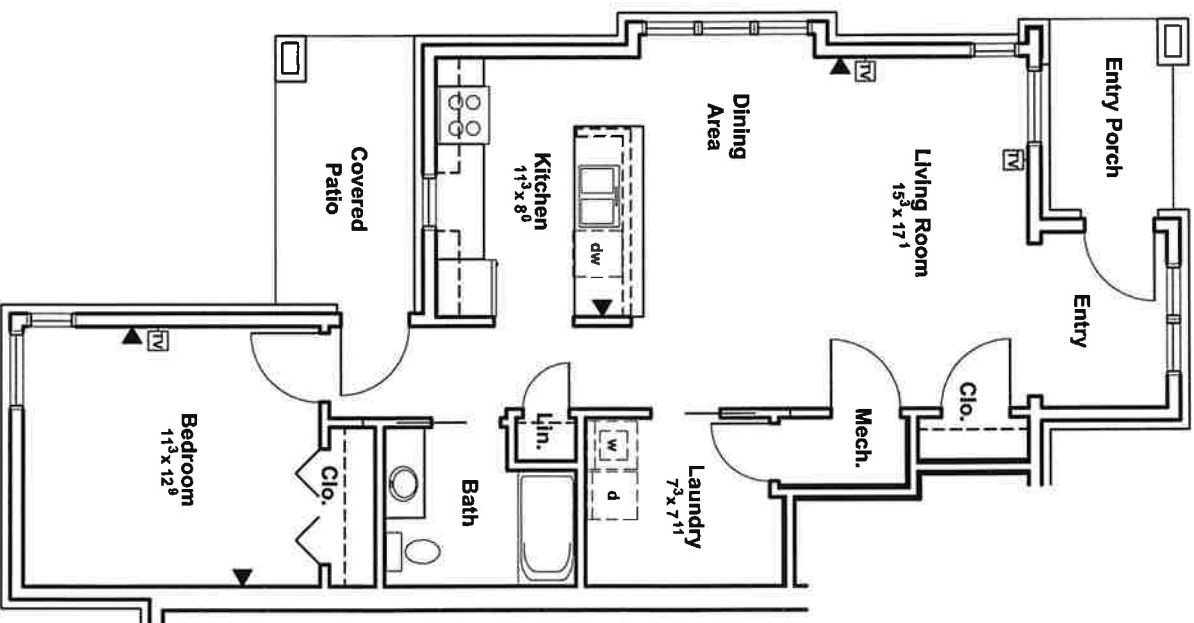

First floor - Apartment number
Building address

Second floor - Apartment number

Prairie Crossing Apartments

One bedroom (First Floor End Unit)

FIRST FLOOR: 790 SF

Prairie Crossing Apartments

One bedroom (Second Floor End Unit)

SECOND FLOOR: 842 SF

Prairie Crossing Apartments

Two bedroom (First Floor End Unit)

FIRST FLOOR: 1,234 SF

Prairie Crossing Apartments

Two bedroom (Second Floor End Unit)

SECOND FLOOR: 1,286 SF

Prairie Crossing Apartments

One bedroom (UFAS Unit)

FIRST FLOOR: 790 SF

Prairie Crossing Apartments

Two bedroom (UFAS Unit)

FIRST FLOOR: 1,234 SF

Prairie Crossing Townhomes

End Unit (A and D)

SECOND FLOOR: 789 SF

FIRST FLOOR: 758 SF