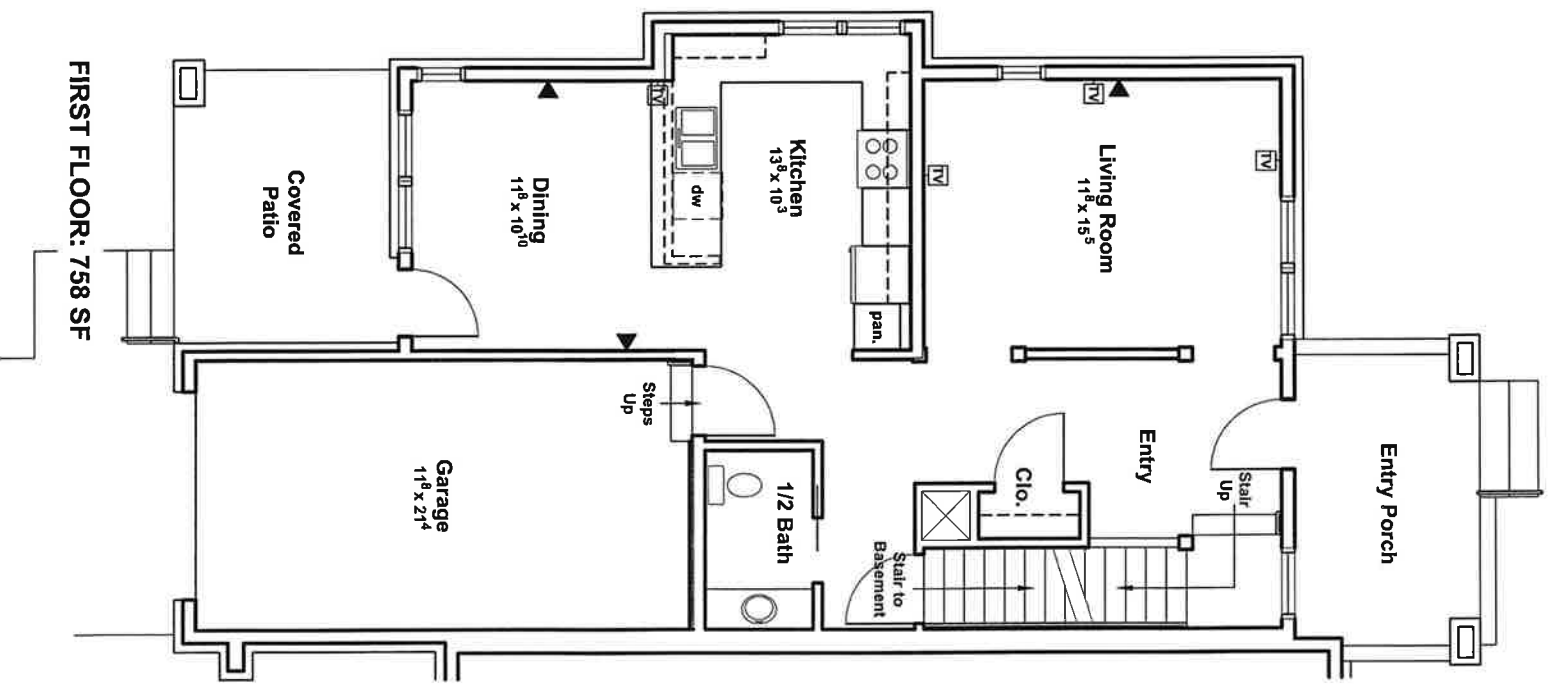

First floor - Apartment number
Building address

Second floor - Apartment number

Prairie Crossing Apartments

One bedroom (First Floor End Unit)

FIRST FLOOR: 790 SF

Prairie Crossing Apartments

One bedroom (Second Floor End Unit)

SECOND FLOOR: 842 SF

Prairie Crossing Apartments

Two bedroom (First Floor End Unit)

FIRST FLOOR: 1,234 SF

Prairie Crossing Apartments

Two bedroom (Second Floor End Unit)

SECOND FLOOR: 1,286 SF

Prairie Crossing Apartments

One bedroom (UFAS Unit)

FIRST FLOOR: 790 SF

Prairie Crossing Apartments

Two bedroom (UFAS Unit)

FIRST FLOOR: 1,234 SF

Prairie Crossing Townhomes

End Unit (A and D)

SECOND FLOOR: 789 SF

FIRST FLOOR: 758 SF