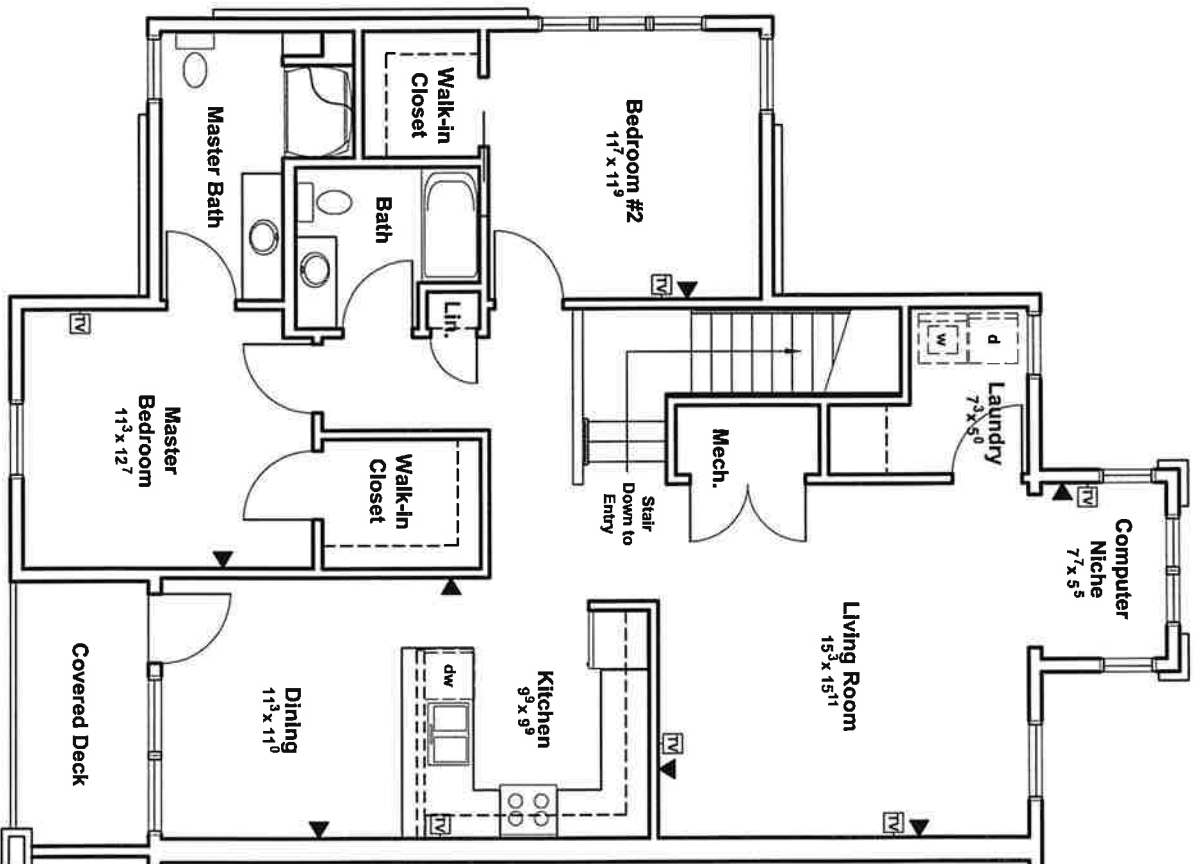

First floor - Apartment number
Building address

Second floor - Apartment number

Prairie Crossing Apartments

One bedroom (First Floor End Unit)

FIRST FLOOR: 790 SF

Prairie Crossing Apartments

One bedroom (Second Floor End Unit)

SECOND FLOOR: 842 SF

Prairie Crossing Apartments

Two bedroom (First Floor End Unit)

FIRST FLOOR: 1,234 SF

Prairie Crossing Apartments

Two bedroom (Second Floor End Unit)

SECOND FLOOR: 1,286 SF

Prairie Crossing Apartments

One bedroom (UFAS Unit)

FIRST FLOOR: 790 SF

Prairie Crossing Apartments

Two bedroom (UFAS Unit)

FIRST FLOOR: 1,234 SF

Prairie Crossing Townhomes

End Unit (A and D)

SECOND FLOOR: 789 SF

FIRST FLOOR: 758 SF